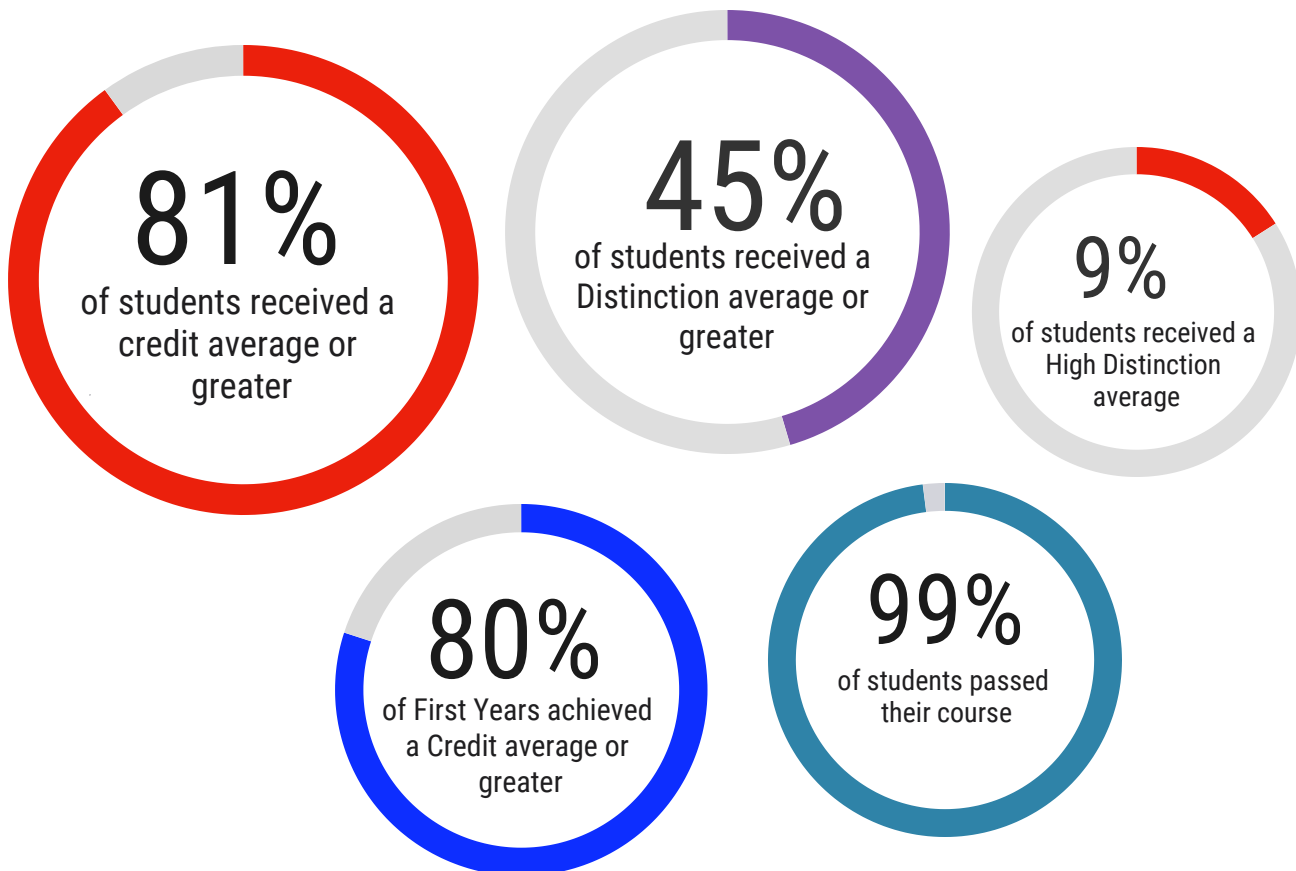

Semester Two Academic Results

In Semester Two of 2020,
139 students were enrolled
across the 3 universities:
53% attended University of South Australia
36% attended Adelaide University
9% attended Flinders University

Institution	HD	D	C	P	NGP	F	W	Total
UniSA	6	17	31	17	0	1	1	73
Adelaide	5	25	15	6	1	0	0	52
Flinders	1	7	6	0	0	0	0	14
Total	12	49	52	23	1	1	1	139

Highlights from the semester's results