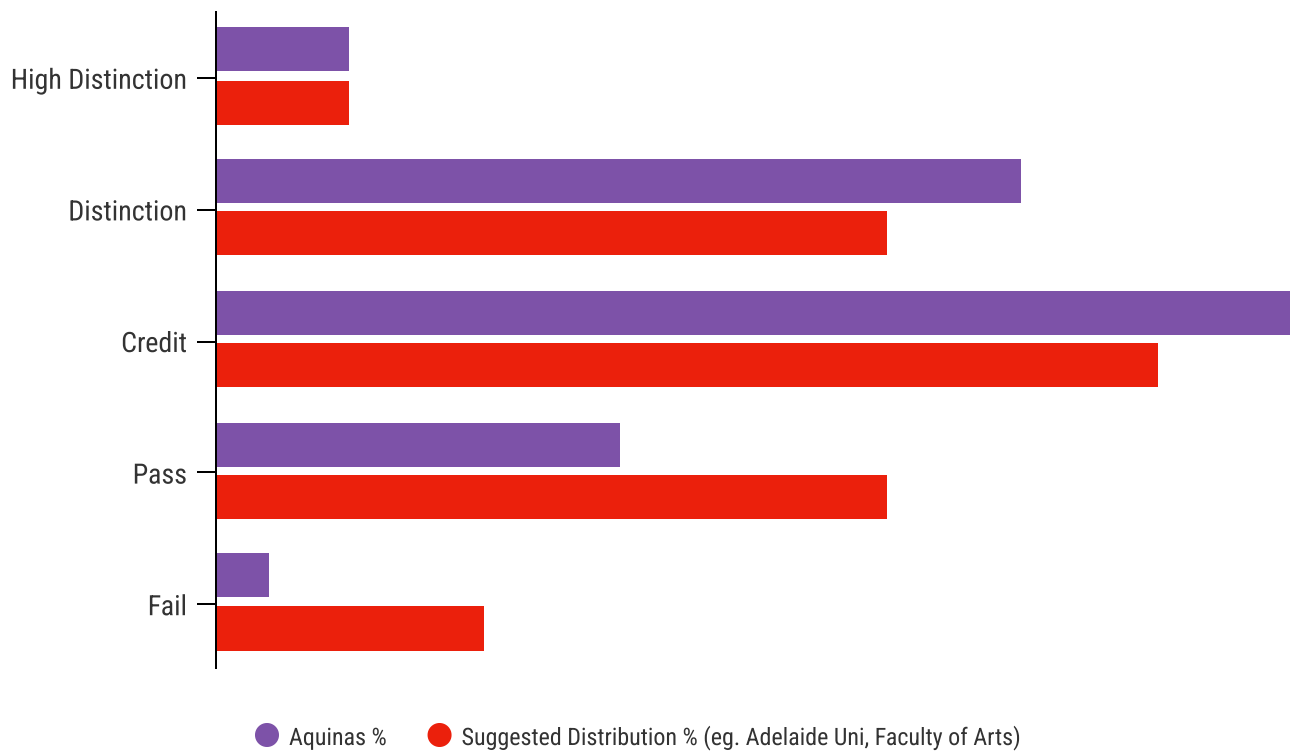

Overview of Aquinas results averages in comparison to university averages

Higher than average Distinction and Credit rate