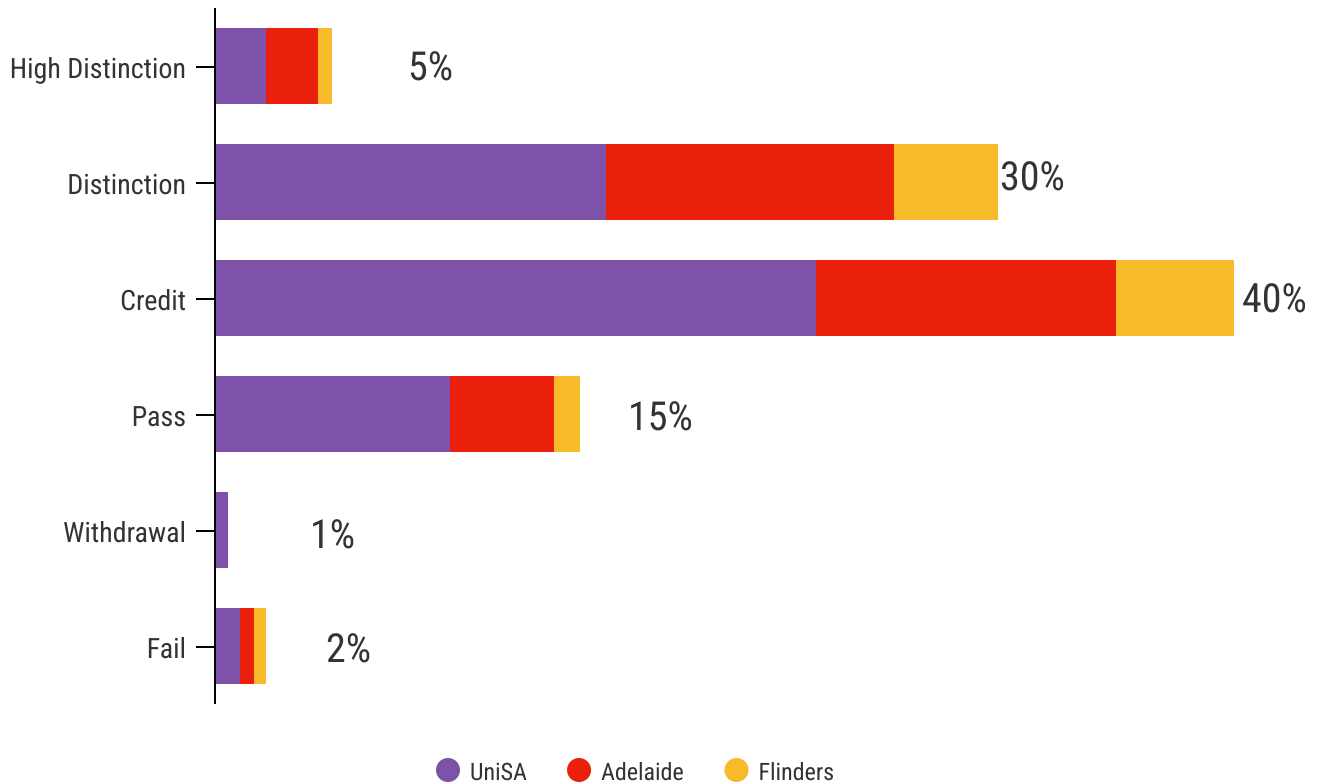

Overview of student results averages All universities (%)