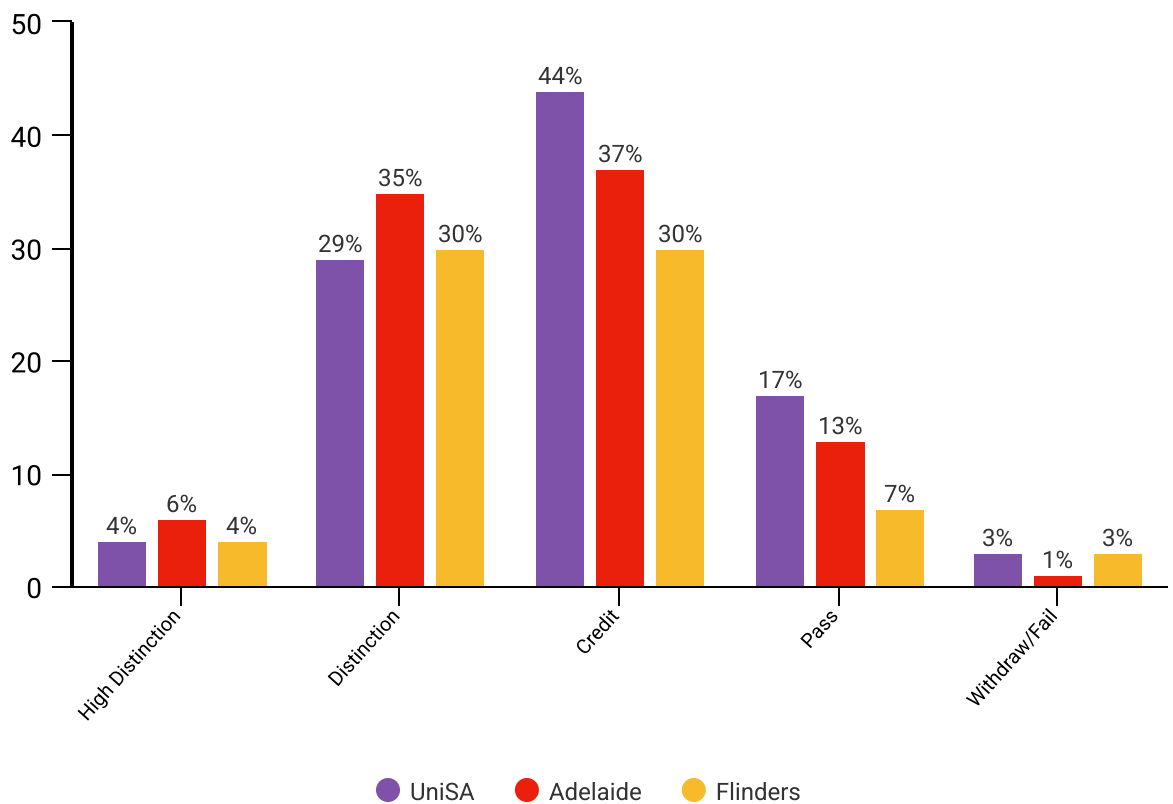

Overview of student results averages by university (%)