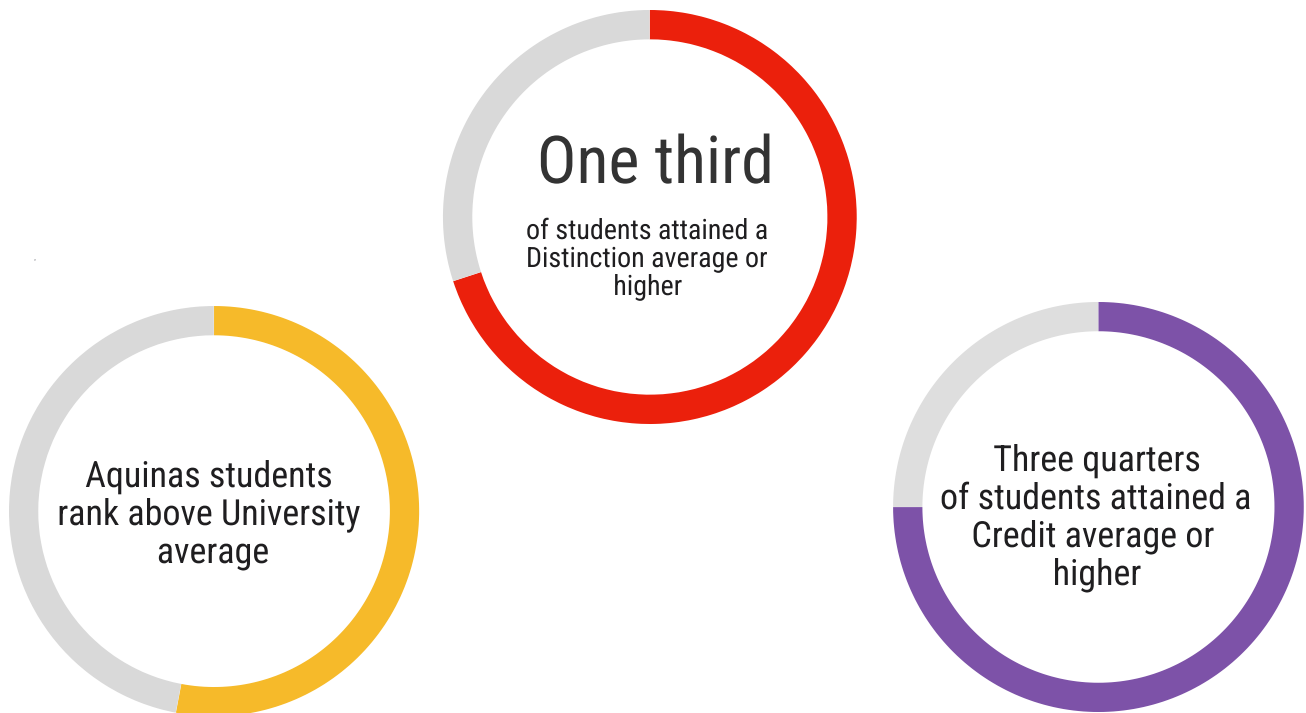

Semester Two Academic Results

In Semester Two of 2025,
195 students were enrolled
across the 3 universities:
53% attended University of South Australia
32% attended Adelaide University
14% attended Flinders University
1% attended alternative providers

Institution	HD	D	C	P	W	F	Total
UniSA	4	30	46	18	1	2	104
Adelaide	4	22	23	8	0	1	62
Flinders	1	8	9	2	0	1	27
Other							2
TOTAL	9	58	78	29	1	4	195

Highlights from the semester's results